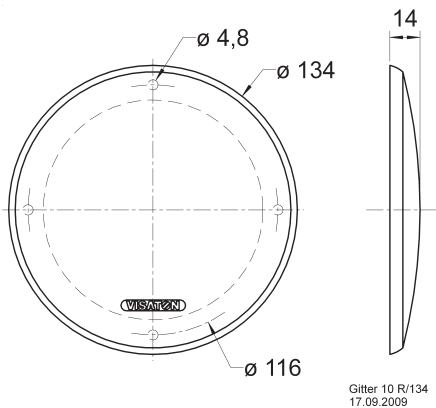

Art. No. 4770 – schwarz/chrom / black/chrome Gitter / Grille 10 R/134